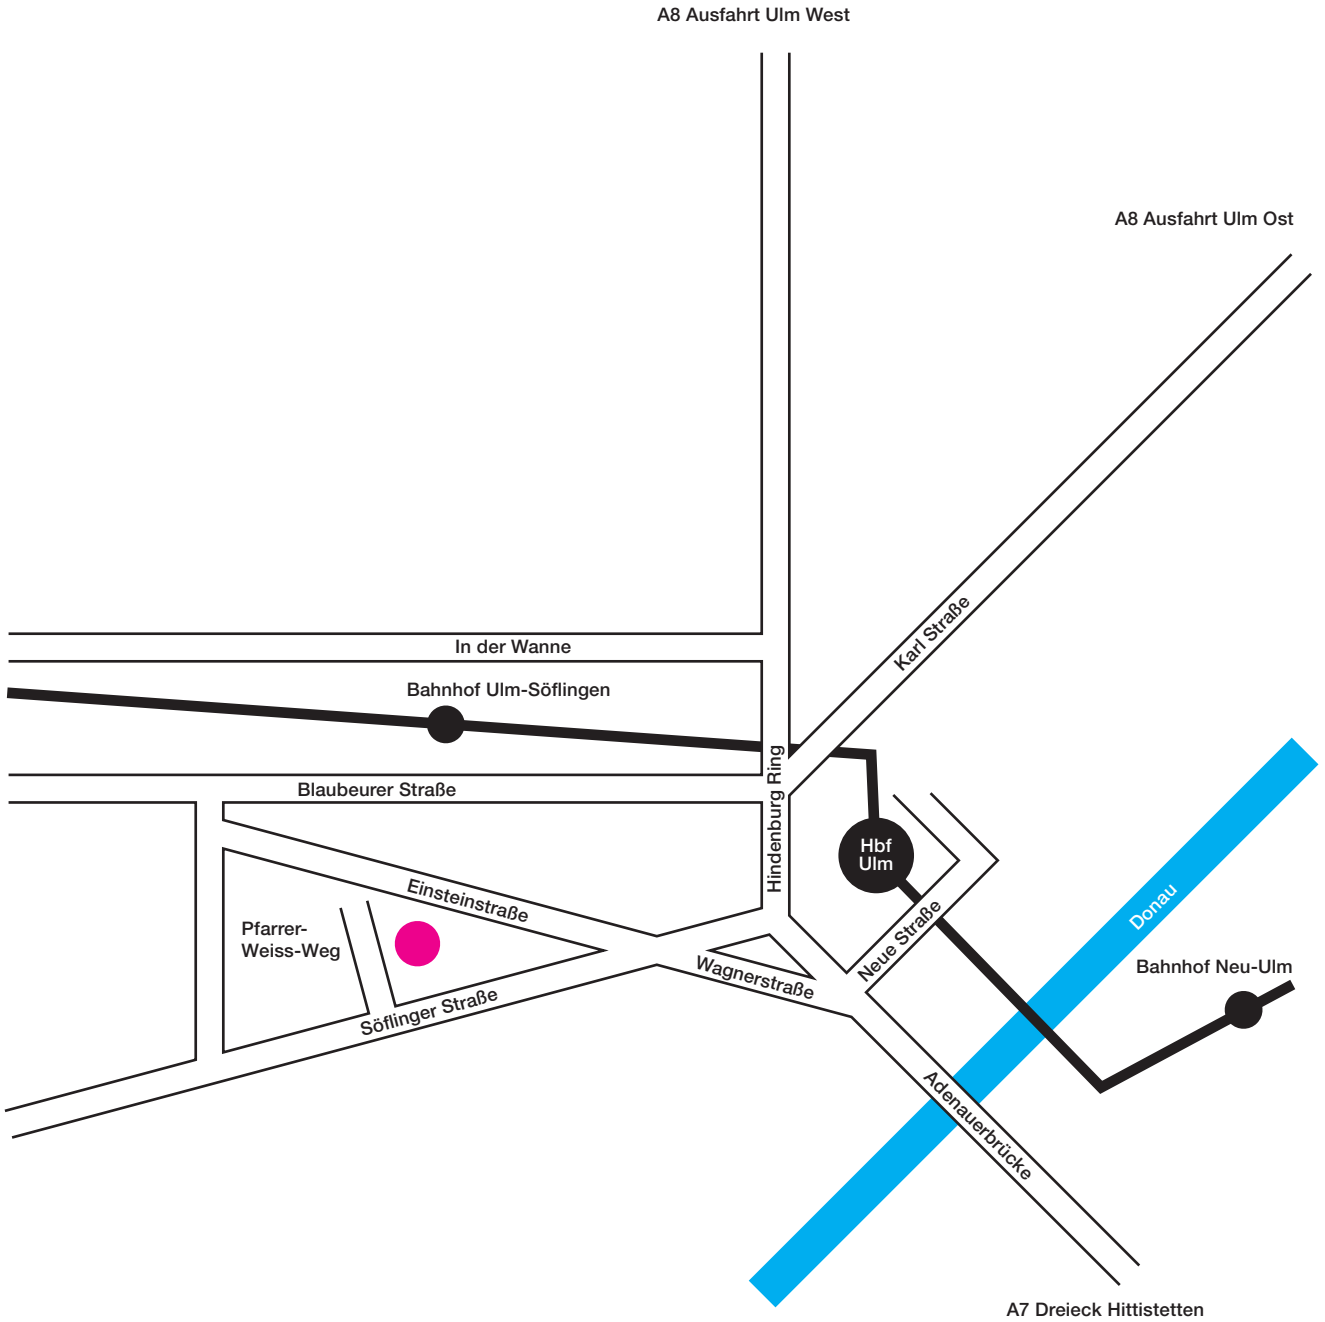

Ulm

MICHELGROUP GmbH
Pfarrer-Weiß-Weg 18
89077 Ulm
T + 49 (0)731-9 20 07 0
F +49 (0)731-9 20 07 50
info@michelgroup.eu

Directions

By Public Transport

From Ulm main station take the tram no.1 in the direction of Söflingen. Exit Sonnenstrasse. To the right is Pfarrer-Weiss-Weg, turn left and walk towards the office building at the back.

By car

Directions driving from freeway A8:

Exit Ulm-West in the direction of Ulm on B10 street.

Drive straight ahead onto Wallstrassenbrücke (B10). Stay straight going onto Hindenburgring (B10).

Drive straight into the roundabout and take the first exit onto Söflinger Strasse.

After about 1,5 km, turn right on the Pfarrer-Weiss-Weg.

Directions driving from freeway A7:

Exit at interchange Hittistetten onto B28 street, in the direction of Ulm/ Neu-Ulm/Senden. After passing the City of Ulm sign, drive straight ahead onto Adenauerbrücke (B28) and then onto Bismarckring (B28).

Drive straight into the roundabout and take the first exit onto Söflinger Strasse.

After about 1,5 km, turn right on the Pfarrer-Weiss-Weg.