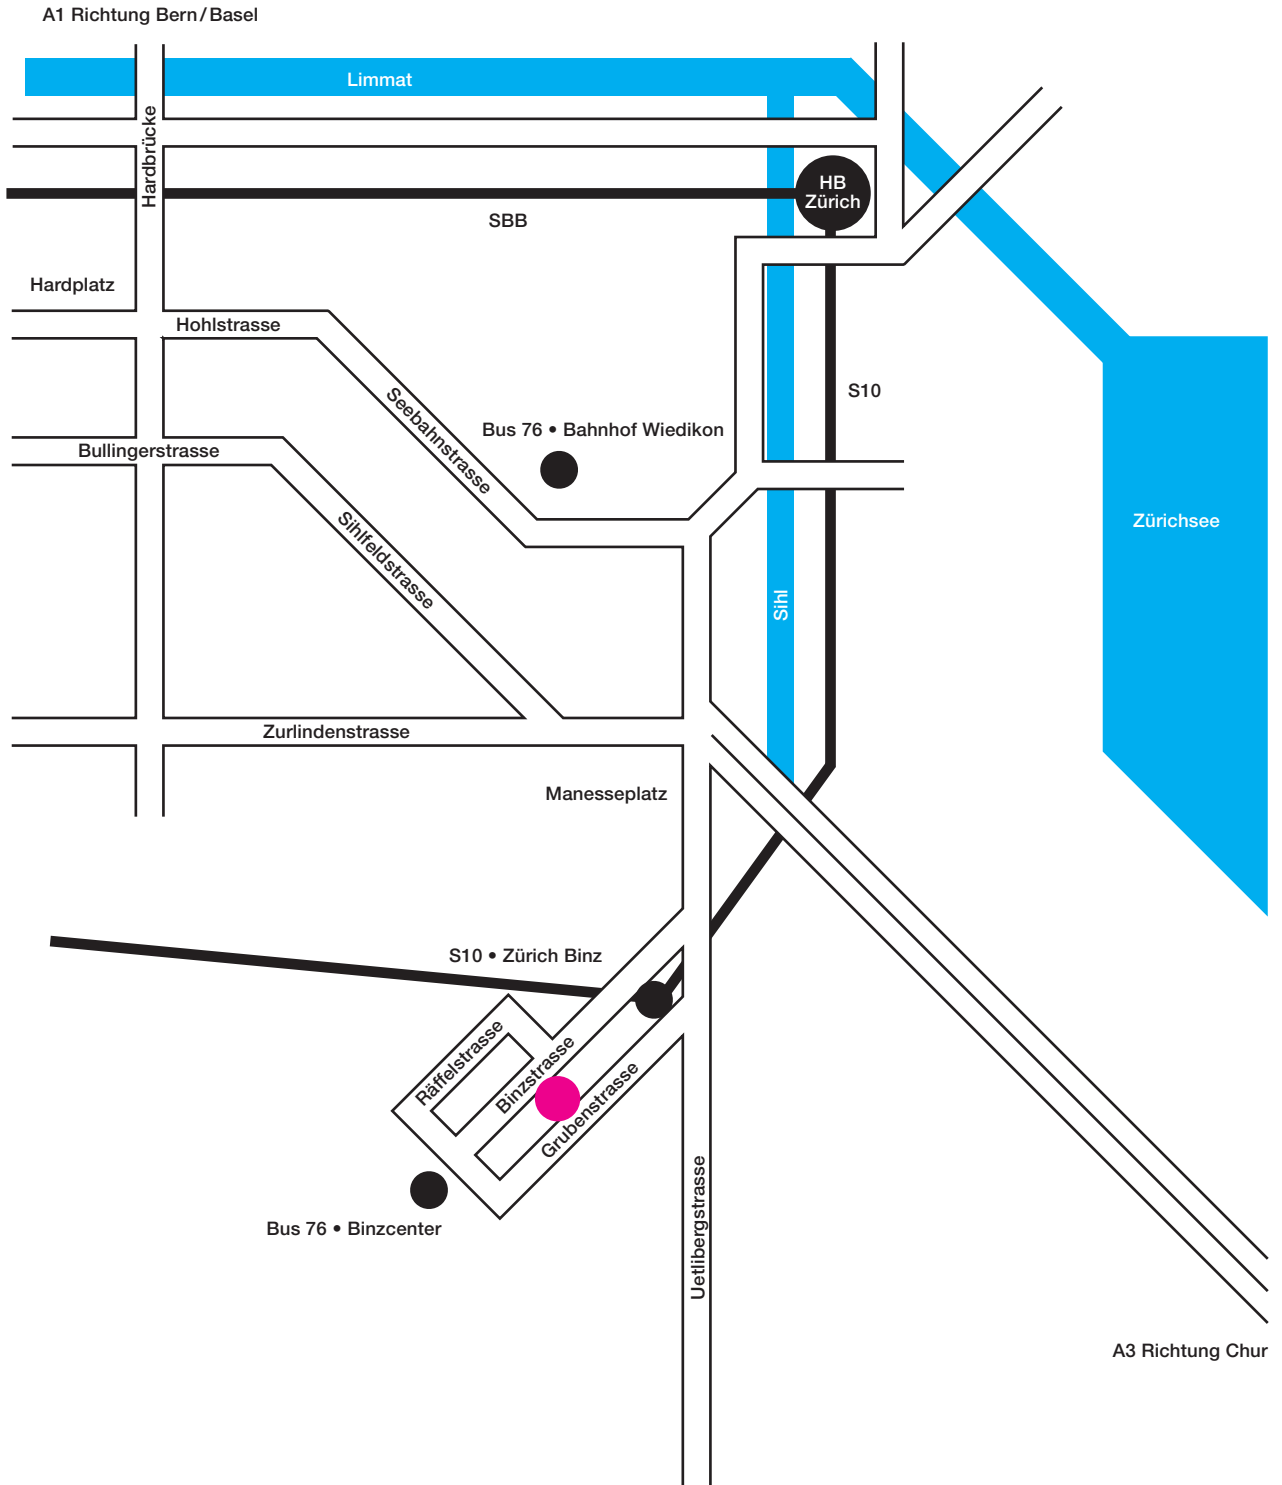

Zürich

MICHELGROUP GmbH
Binzstrasse 23
8045 Zürich
T + 41 (0)44 250 74 74
F +41 (0)44 250 74 70
info@michelgroup.eu